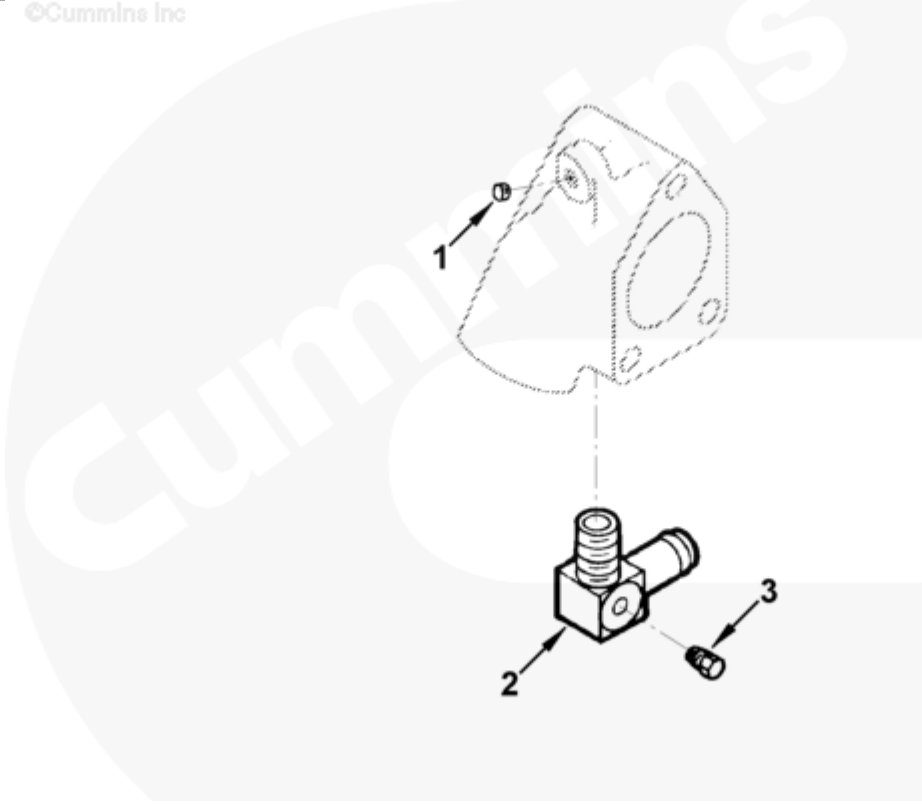

wi910ga

SMALL | MEDIUM | LARGE

Cart	Ref No	Part Number	Part Description	Required	Remarks
------	--------	-------------	------------------	----------	---------

					in water inlet connection to
					be used with water cooled
					exhaust manifold.
<input type="checkbox"/>	1	3008468	Pipe Plug	1	1/2 NPT.
		3908225	Hose Coupling	1	
<input type="checkbox"/>	2	3908221	Elbow Hose Coupling	1	
<input type="checkbox"/>	3	3906619	Pipe Plug	1	1/8 NPT.